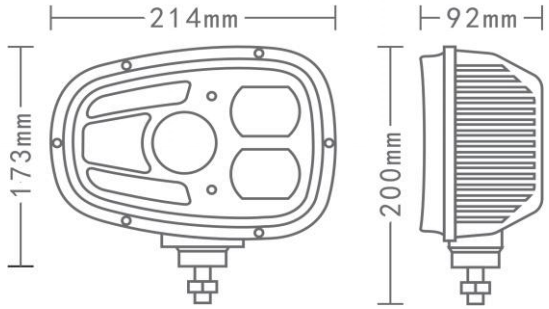

WORK LIGHT

NW-HL

- Newest LED combination headlight takes traditional halogen headlight to a whole new level. Combining high beam. low beam, turning light, position light with R112, R6 and R7 certifications
- Heated lens, Snow- melting fuction
- High beam and low beam together, more suitable for driving

CODE	NW-HL
High beam/Spot	66W(3 x22W LED),1500lm
Low Beam/Flood	22W(1 x22W LED),850lm
Turning light	8W(8 x1W LED)
Position light	1.6W(8 x0.2W LED)
Waterproof	IP67,IP69K
Voltage	10-32V
Dimension	214 x92 x173mm
Working temperature	-40-80°C