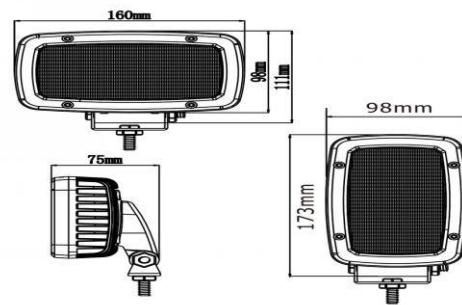

NW-S21

CODE	NW-S6	NW-S21
LED	6 x 10W LED	21pcs 3W LED
Color Temp	5000-6500K	6000K
Effective lum	4500lm	4320lm
Effective power	50W	36W
Waterproof	IP67, IP69K	IP69K
Voltage	10-30V	10-30V
Dimension	124.2 x 151.2 x 87mm	160x111x75mm
Working temperature	-40-80°C	-40-80°C