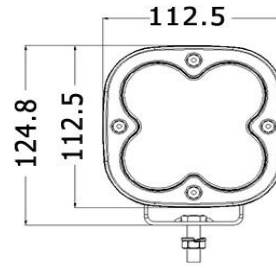

NW-S40D

DRL

FEATURE

- Solid aluminum housing for efficient heat dissipation prolongs lifespan
- Adopts 4pcs high power LED, SPOT beam with DRL function - optional of amber color and clear color
- Rated IP67 for dust and water resistance
- Strong and robot design, suit for trailer&truck, heavy duty vehicles and construction vehicles

CODE	SPEC
DRL/Park light	1pcs 1W phillip LED
LED	4pcs 10W LED
Color Temp	5000-6500K
Effective lumen	2500lm
Effective Power	40W
Waterproof	IP67
Voltage	IP67
Dimension	112.5*112.5*92.7mm
Working temperature	-40-70°C