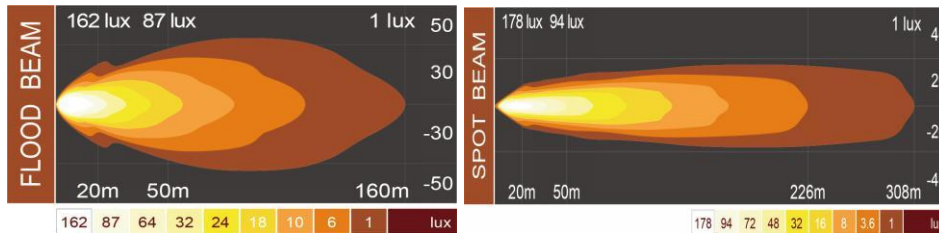

CODE	NW-S40
LED	4x 10W LED
Color Temp	5500K
Raw lum	4800lm
Max power	40W
Waterproof	IP69K
Voltage	10-32V
Dimension	105x95x75mm
Working temperature	-40-80°C