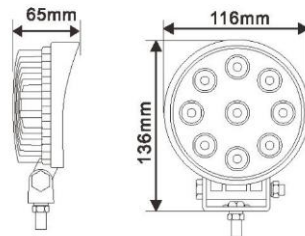

WORK LIGHT

NW-S9

10-32V

IP69K

EMC

Super thin work light, popular in agriculture and forestry industry

NW-C9

CODE	NW-S9	NW-C9
LED	9 x 3W LED	9 x 5W LED
Color Temp	5000-6500K	6000K
Effective lum	1600lm	2350lm
Effective power	18W	27W
Waterproof	IP67, IP69K	IP69K
Voltage	10-30V	10-30V
Dimension	109x109x41mm	116x136x65mm
Working temperature	-40-80°C	-40-80°C