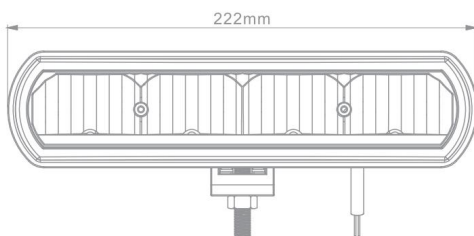

FEATURE

- Output: 4000lm
- LED power: 40W
- CREE LED work lamp with unique design.
- R10, R112 approved
- Good heat dissipation
- It is suitable for any place, any vehicles.
- Single bolt or double bolts for options