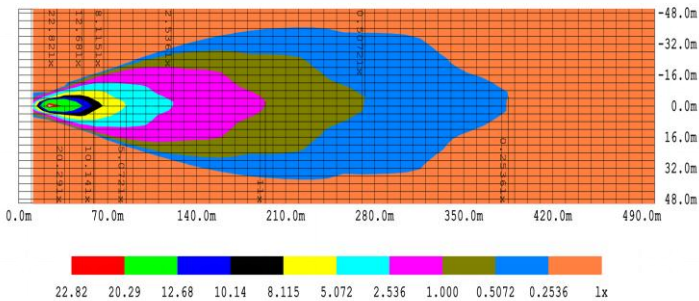

WORK LIGHT

NW-HL

- Newest LED combination headlight takes traditional halogen headlight to a whole new level. Combining high beam. low beam, turning light, position light with R112, R6 and R7 certifications
- Heated lens, Snow- melting fuction
- High beam and low beam together, more suitable for driving

CODE	NW-HL
High beam/Spot	66W(3 x22W LED),1500lm
Low Beam/Flood	22W(1 x22W LED),850lm
Turning light	8W(8 x1W LED)
Position light	1.6W(8 x0.2W LED)
Waterproof	IP67,IP69K
Voltage	10-32V
Dimension	214 x92 x173mm
Working temperature	-40-80°C