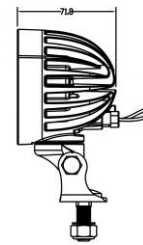

NW-C4

CODE	NW-S4	NW-C4
LED	4 x 10W CREE LED	4 x 10W CREE LED
Color Temp	6000K	6000K
Lumen	4800lm	3000lm
Power	40W	40W
Waterproof	IP68	IP687,IP69K
Voltage	9-48V	10-30V
Dimension	105x105x63mm	83.8 x 126.2 x 71.8mm
Working temperature	-40-80°C	-40-80°C