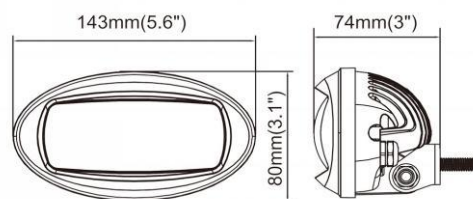

NW-C5

CODE	NW-C10	NW-C5
LED	10 x 5W LED	5 x 5W LED
Color Temp	5000-6500K	6000K
Effective lum	3000lm	2250lm
Effective power	32W	25W
Waterproof	IP67, IP69K	IP68
Voltage	10-30V	10-32V
Dimension	166x106.2x87.6mm	143x80x74mm
Working temperature	-40-80°C	-40-80°C