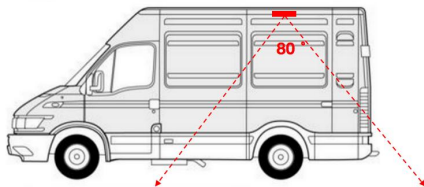

NW-L9

FEATURE

- NW-L9, solid aluminum housing for efficient heat dissipation prolongs lifespan
- Adopts 9pcs high power LED
- Rated IP67 for dust and water resistance
- Hidden bolt mounting

CODE	NW-L9
LED	9 x 3W LED
Color Temp	6000K
Raw lum	1700lm
Max power	27W
Waterproof	IP67
Voltage	10-30V
Dimension	250 x 37.7 x 52.9MM
Working temperature	-40-80°C