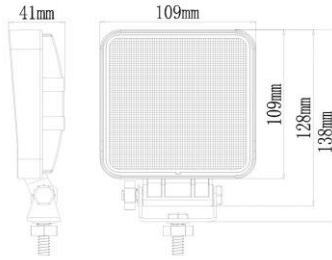

WORK LIGHT

NW-S9

10-32V

IP69K

EMC

Super thin work light, popular in agriculture and forestry industry