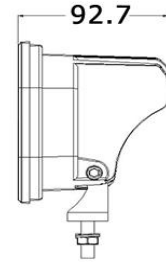

NW-S40D

DRL

FEATURE

- Solid aluminum housing for efficient heat dissipation prolongs lifespan
- Adopts 4pcs high power LED, SPOT beam with DRL function - optional of amber color and clear color
- Rated IP67 for dust and water resistance
- Strong and robot design, suit for trailer&truck, heavy duty vehicles and construction vehicles

CODE	SPEC
DRL/Park light	1pcs 1W phillip LED
LED	4pcs 10W LED
Color Temp	5000-6500K
Effective lumen	2500lm
Effective Power	40W
Waterproof	IP67
Voltage	IP67
Dimension	112.5*112.5*92.7mm
Working temperature	-40-70°C