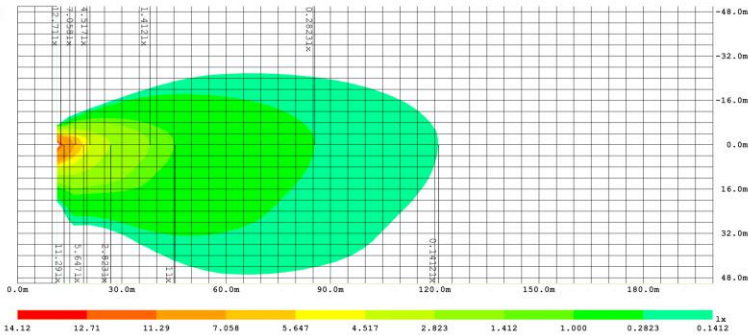

CODE	NW-M16
LED	16x 1W LED
Color Temp	5500K
Raw lum	1000lm
Max power	16W
Waterproof	IP69K
Voltage	6-8.4V
Dimension	120 x 77 x208mm
Working temperature	-40-80°C