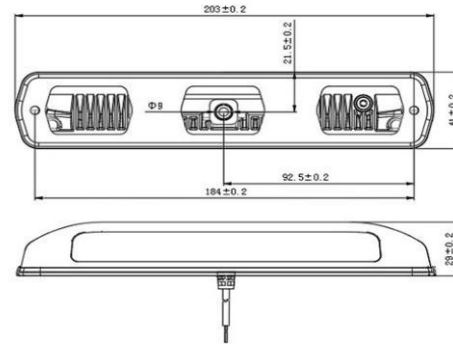

NW-L6

FEATURE

- NW-L6, solid aluminum housing for efficient heat dissipation prolongs lifespan
- Adopts 6pcs high power LED
- Rated IP67 for dust and water resistance
- Hidden bolt mounting

CODE	NW-L6
LED	6 x 3W LED
Color Temp	6000K
Raw lum	1500lm
Max power	18W
Waterproof	IP67
Voltage	10-30V
Dimension	203x41x29mm
Working temperature	-40-80°C