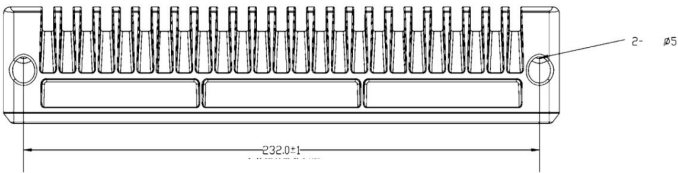

NW-L9

FEATURE

- NW-L9, solid aluminum housing for efficient heat dissipation prolongs lifespan
- Adopts 9pcs high power LED
- Rated IP67 for dust and water resistance
- Hidden bolt mounting

CODE	NW-L9
LED	9 x 3W LED
Color Temp	6000K
Raw lum	1700lm
Max power	27W
Waterproof	IP67
Voltage	10-30V
Dimension	250 x 37.7 x 52.9MM
Working temperature	-40-80°C