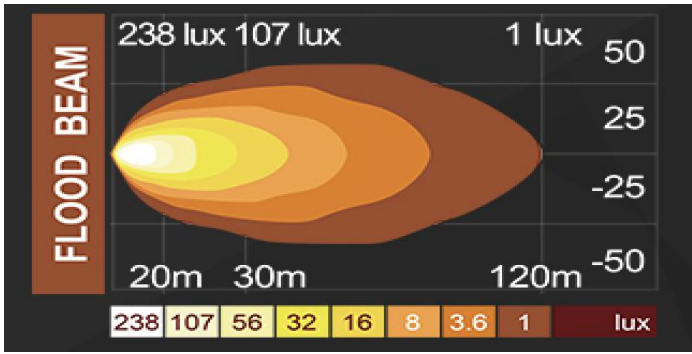

CODE	NW-M16
LED	16x 1W LED
Color Temp	5500K
Raw lum	1000lm
Max power	16W
Waterproof	IP69K
Voltage	6-8.4V
Dimension	120 x 77 x208mm
Working temperature	-40-80°C

NW-C60

FEATURE

- Sideshooter Design, 120 degree wide angle ensure this work light is suitable for multiple applications and installation choices
- Colorchange function for options
- FLOOD beam, which can be used across numerous applications worldwide