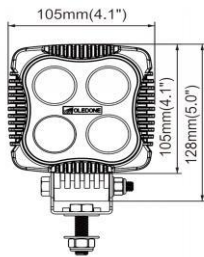

CODE	NW-M16
LED	16x 1W LED
Color Temp	5500K
Raw lum	1000lm
Max power	16W
Waterproof	IP69K
Voltage	6-8.4V
Dimension	120 x 77 x208mm
Working temperature	-40-80°C

NW-C60

FEATURE

- Sideshooter Design, 120 degree wide angle ensure this work light is suitable for multiple applications and installation choices
- Colorchange function for options
- FLOOD beam, which can be used across numerous applications worldwide

CODE	NW-C60
LED	60 W CREE LED
Color Temp	5500K
Raw lum	6000lm
Max power	60W
Waterproof	IP69K
Voltage	10-32V
Dimension	155x100x74mm
Working temperature	-40-80°C

NW-S4

NW-C4

CODE	NW-S4	NW-C4
LED	4 x 10W CREE LED	4 x 10W CREE LED
Color Temp	6000K	6000K
Lumen	4800lm	3000lm
Power	40W	40W
Waterproof	IP68	IP687,IP69K
Voltage	9-48V	10-30V
Dimension	105x105x63mm	83.8 x 126.2 x 71.8mm
Working temperature	-40-80°C	-40-80°C