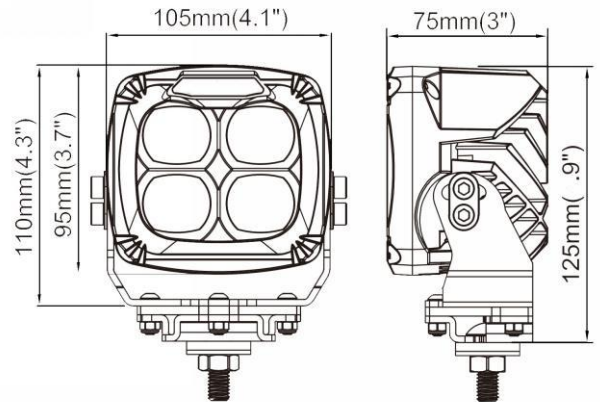

CODE	NW-S40
LED	4x 10W LED
Color Temp	5500K
Raw lum	4800lm
Max power	40W
Waterproof	IP69K
Voltage	10-32V
Dimension	105x95x75mm
Working temperature	-40-80°C