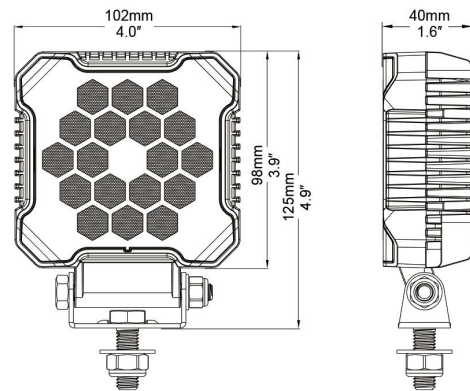

CODE	NW-E36
LED	18 x 3W LED
Color Temp	6000K
Lumen	3600lm
Power	36W
Waterproof	IP68
Voltage	9-32V DC
Light patterns	Flood
Connector	Deutsch
Working temperature	-40-+85°C
Housing	Aluminum
Mount	Stainless steel bracket