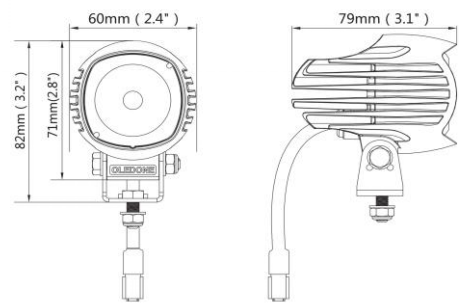

CODE	NW-S40
LED	4x 10W LED
Color Temp	5500K
Raw lum	4800lm
Max power	40W
Waterproof	IP69K
Voltage	10-32V
Dimension	105x95x75mm
Working temperature	-40-80°C

WORK LIGHT

NW-C1

NW-CB1

CODE	NW-C1	NW-CB1
LED	1 x 10W LED	15W or 10W LED
Color Temp	6000K	6000K
Raw lum	900lm	1650lm
Max power	10W	15W/10W
Waterproof	IP68	IP68
Voltage	9-48V	10-30V
Dimension	62x62x75mm	60Dx78.6mm
Working temperature	-40-80°C	-40-80°C