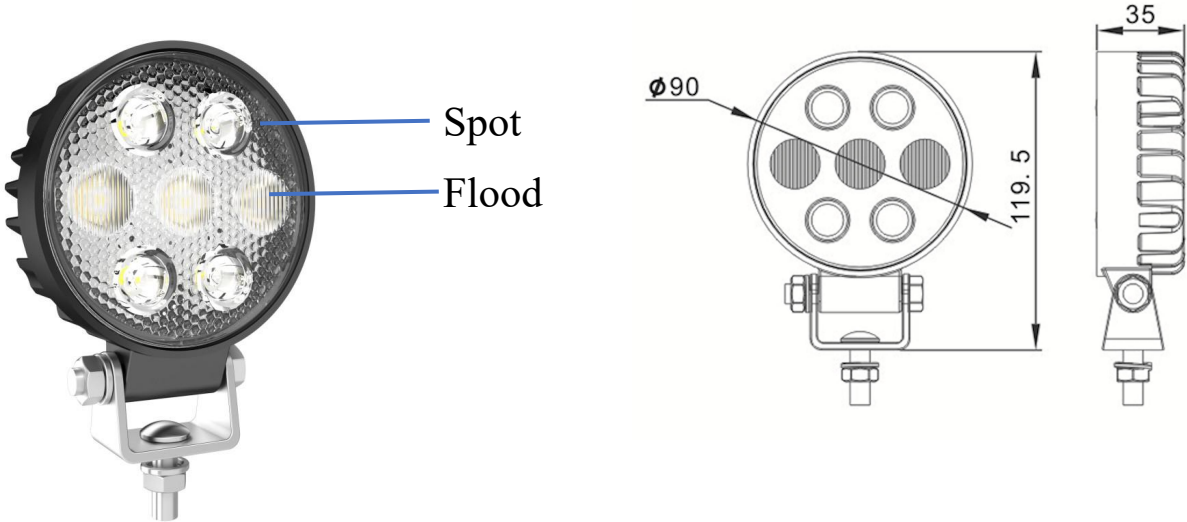

WORK LIGHT

NW-S14

NW-S7