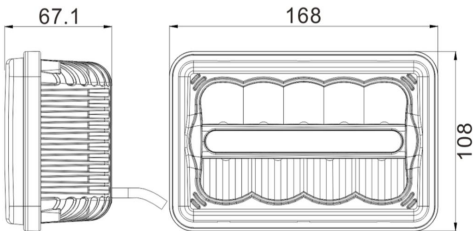

CODE	NW-NS25
LED	6x5W LED
Color Temp	6000K
Beam Lumens	2200 lm
Position Light	3W
Waterproof	IP69K
Voltage	10-30V
Dimension	113x74x77.5mm
Working temperature	-40-80°C

NW-T120

FEATURE

Combinated Low and High Beam, with Position light/DRL function

- . 9-32V
- . @Low Beam:1600 lms & 20W
- . @High Beam:3000lms & 35W
- . @DRL: 180lms & 3W
- . IP68
- . Emark, R10 and R112 approval

FRONT POSITION

LOW BEAM

HIGH BEAM

Dimension

CODE	NW-T120
LED	4x 5W, 5X7W LED
Color Temp	5500K
Low Beam	1600 lm
High Beam	3000 lm
Waterproof	IP69K
Voltage	9-32V
Dimension	168x108x67.1mm
Working temperature	-40-80°C