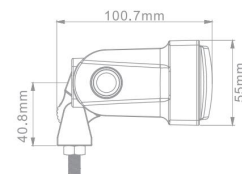

FEATURE

- Output: 4000lm
- LED power: 40W
- CREE LED work lamp with unique design.
- R10, R112 approved
- Good heat dissipation
- It is suitable for any place, any vehicles.
- Single bolt or double bolts for options