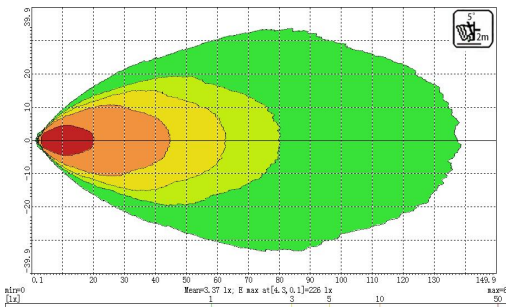

WORK LIGHT

NW-S14

NW-S7

Wide angle brightness

CODE	NW-S4	NW-C4
LED	4 x 10W CREE LED	4 x 10W CREE LED
Color Temp	6000K	6000K
Lumen	4800lm	3000lm
Power	40W	40W
Waterproof	IP68	IP687,IP69K
Voltage	9-48V	10-30V
Dimension	105x105x63mm	83.8 x 126.2 x71.8mm
Working temperature	-40-80°C	-40-80°C

CODE	NW-E9
LED	9 x 10W LED
Color Temp	5000-6500K
Effective lum	5500lm
Effective power	60W
Waterproof	IP67, IP69K
Voltage	10-30V
Dimension	124.2 x 151.2 x 87mm
Working temperature	-40-50°C

NW-S44

NW-C44

FEATURE