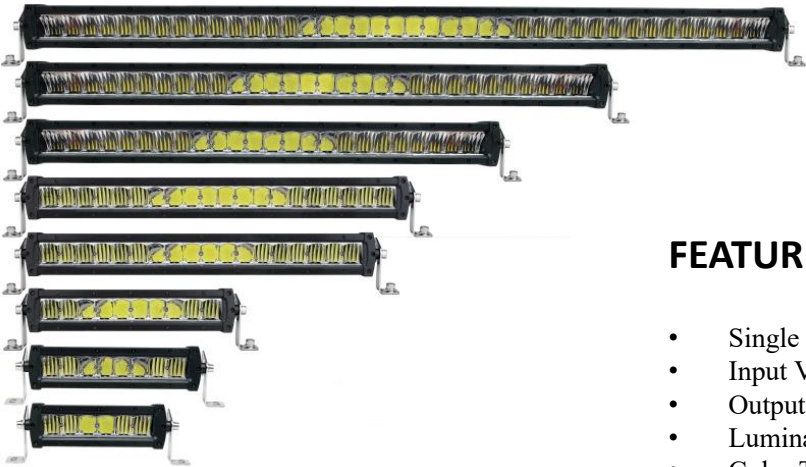

FEATURE

- Single Row Side Emitting LED lightbar
- Input Voltage: DC10-32V
- Output Power: 30W -300W
- Luminance: 2500-30000lm
- Color Temp: 5000K or 6000K
- Led: CREE XTE 5W/ CREE XML 10W
- Less than 5% lumens depreciation in 30,000hrs