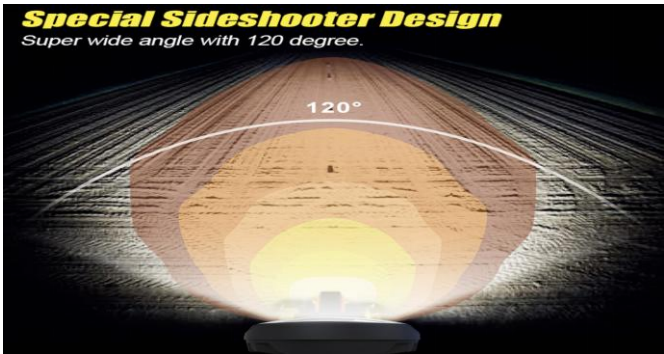

CODE	NW-M16
LED	16x 1W LED
Color Temp	5500K
Raw lum	1000lm
Max power	16W
Waterproof	IP69K
Voltage	6-8.4V
Dimension	120 x 77 x208mm
Working temperature	-40-80°C

NW-C60

FEATURE

- Sideshooter Design, 120 degree wide angle ensure this work light is suitable for multiple applications and installation choices
- Colorchange function for options
- FLOOD beam, which can be used across numerous applications worldwide