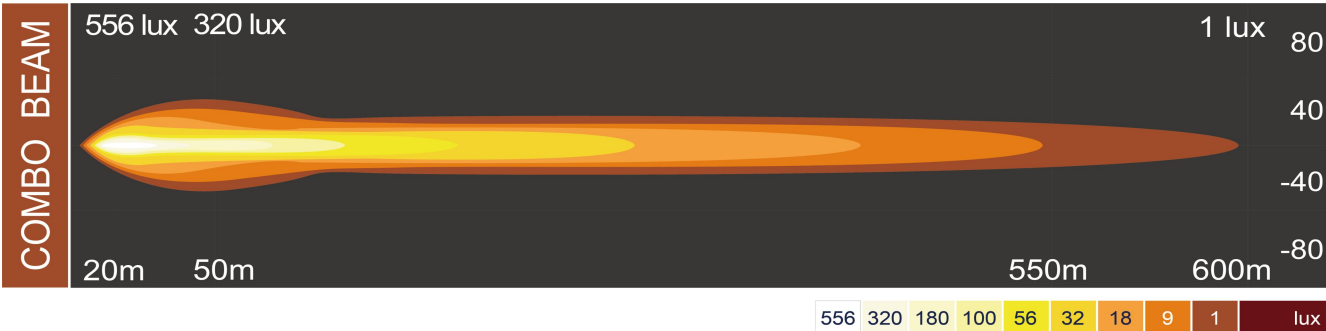

LED LIGHT BAR

NW-NNE

FEATURE

1. The most advanced reflector technology on the market.
2. No edge design lens and black reflector have a modern look.
3. 4500K or 6000K colour temperature, has been optimised to be easy on the eye. This gives a whole new level of driving comfort without compromising design.
4. Blue sidecover for options.
6. DRL functions for options.

CODE	NW-NNE13	NW-NNE21
Size	13"	21"
Power	10W*9	10W*15
Raw lumen	9000lm	15000lm
Voltage	10-32V	
Waterproof	IP69K	
Working temperature	-40-80°C