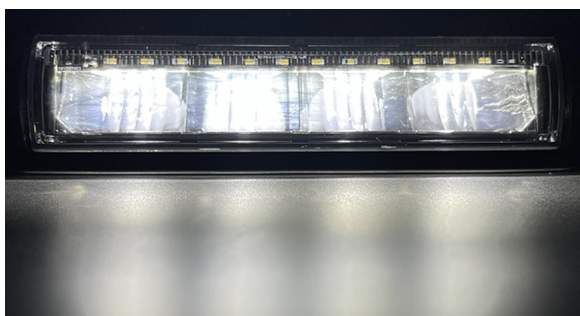

NW-S36

LED driving Light