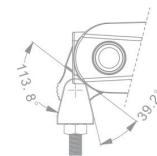

FEATURE

- Output: 4000lm
- LED power: 40W
- CREE LED work lamp with unique design.
- R10, R112 approved
- Good heat dissipation
- It is suitable for any place, any vehicles.
- Single bolt or double bolts for options