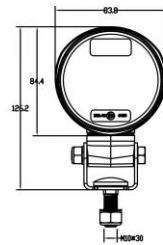

NW-C4

CODE	NW-S4	NW-C4
LED	4 x 10W CREE LED	4 x 10W CREE LED
Color Temp	6000K	6000K
Lumen	4800lm	3000lm
Power	40W	40W
Waterproof	IP68	IP687,IP69K
Voltage	9-48V	10-30V
Dimension	105x105x63mm	83.8 x 126.2 x 71.8mm
Working temperature	-40-80°C	-40-80°C