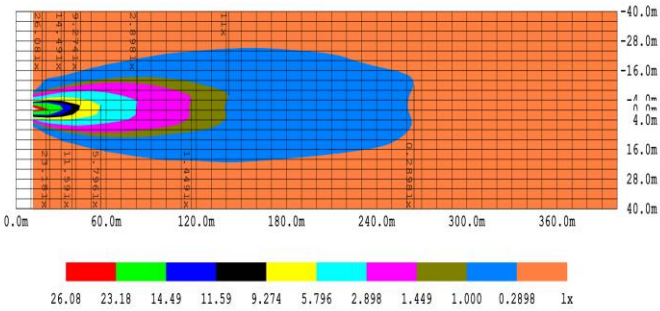

WORK LIGHT

NW-HL

- Newest LED combination headlight takes traditional halogen headlight to a whole new level. Combining high beam. low beam, turning light, position light with R112, R6 and R7 certifications
- Heated lens, Snow- melting fuction
- High beam and low beam together, more suitable for driving

CODE	NW-HL
High beam/Spot	66W(3 x22W LED),1500lm
Low Beam/Flood	22W(1 x22W LED),850lm
Turning light	8W(8 x1W LED)
Position light	1.6W(8 x0.2W LED)
Waterproof	IP67,IP69K
Voltage	10-32V
Dimension	214 x92 x173mm
Working temperature	-40-80°C