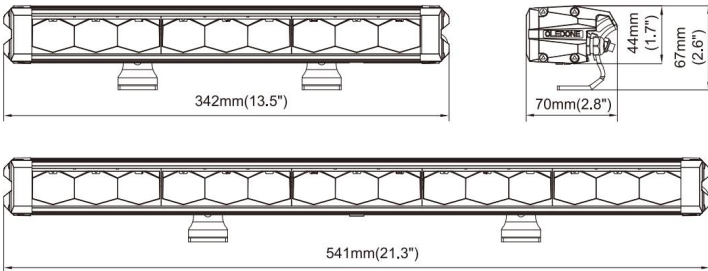

LED LIGHT BAR

NW-NNE

FEATURE

1. The most advanced reflector technology on the market.
2. No edge design lens and black reflector have a modern look.
3. 4500K or 6000K colour temperature, has been optimised to be easy on the eye. This gives a whole new level of driving comfort without compromising design.
4. Blue sidecover for options.
6. DRL functions for options.

CODE	NW-NNE13	NW-NNE21
Size	13"	21"
Power	10W*9	10W*15
Raw lumen	9000lm	15000lm
Voltage	10-32V	
Waterproof	IP69K	
Working temperature	-40-80°C