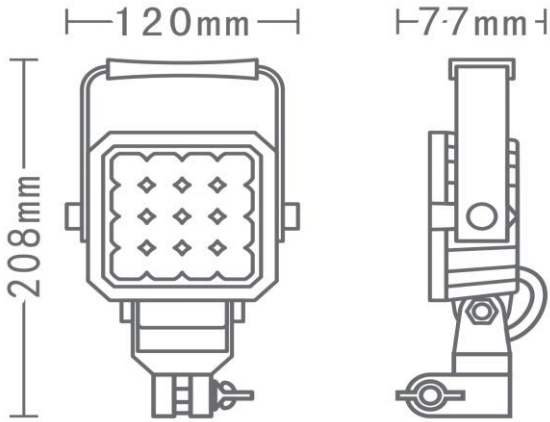

CODE	NW-M16
LED	16x 1W LED
Color Temp	5500K
Raw lum	1000lm
Max power	16W
Waterproof	IP69K
Voltage	6-8.4V
Dimension	120 x 77 x208mm
Working temperature	-40-80°C