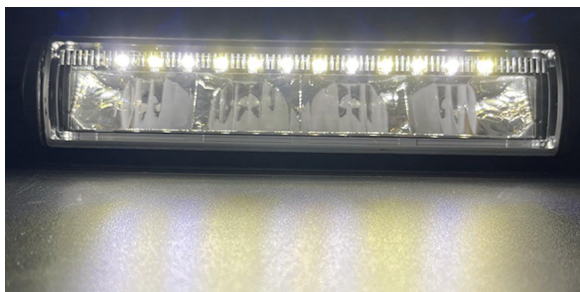

LED position Light

FEATURE

- NW-S36, solid aluminum housing for efficient heat dissipation prolongs lifespan
- Adopts 6pcs high power LED for driving light
- 3.3W position light
- Single bolt or two bolts mounting version
- Approval: ECE R112,R7, SAE/DOT /CE/RoHS

CODE	NW-S36
LED	10 x 4W LED
Color Temp	6000K
Raw lum	4000lm
Max power	40W
Waterproof	IP67
Voltage	10-30V
Dimension	195 X 38 X 65.6mm
Working temperature	-40-80°C