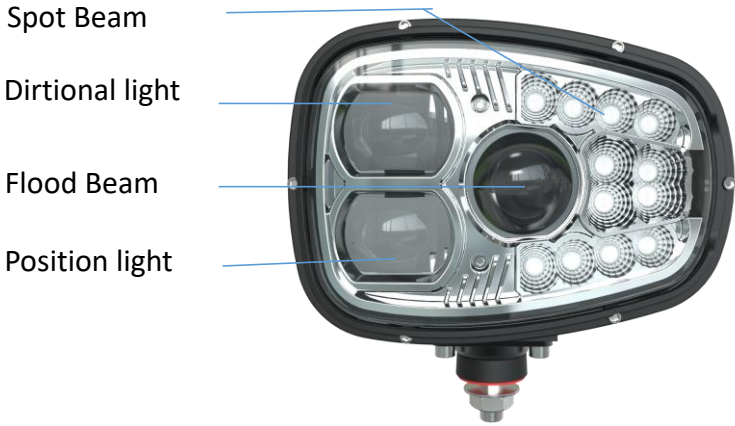

WORK LIGHT

NW-HL

- Newest LED combination headlight takes traditional halogen headlight to a whole new level. Combining high beam. low beam, turning light, position light with R112, R6 and R7 certifications
- Heated lens, Snow- melting fuction
- High beam and low beam together, more suitable for driving

CODE	NW-HL
High beam/Spot	66W(3 x22W LED),1500lm
Low Beam/Flood	22W(1 x22W LED),850lm
Turning light	8W(8 x1W LED)
Position light	1.6W(8 x0.2W LED)
Waterproof	IP67,IP69K
Voltage	10-32V
Dimension	214 x92 x173mm
Working temperature	-40-80°C