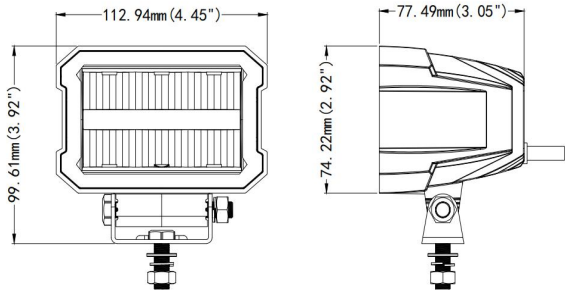

LED Work Light

NW-NS25

Dimension

Position Light

FEATURE

- LED Driving light with Position light
- 10-30V Voltage
- Max Power: 25W led driving light, 3W position light
- 2800 raw lumens, and 2200 effective lumens
- Screwless innovative appearance design, smart but compact driving light
- High effient reflector optical lens, maximize luminous efficacy of light source
- Latest work light, popular in European market
- ECE R10 approval and ECE R112 ,R7(white) compliance
- With dual color position light, amber color and white color