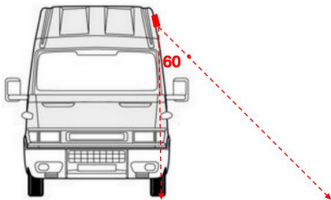

NW-L9

FEATURE

- NW-L9, solid aluminum housing for efficient heat dissipation prolongs lifespan
- Adopts 9pcs high power LED
- Rated IP67 for dust and water resistance
- Hidden bolt mounting

CODE	NW-L9
LED	9 x 3W LED
Color Temp	6000K
Raw lum	1700lm
Max power	27W
Waterproof	IP67
Voltage	10-30V
Dimension	250 x 37.7 x 52.9MM
Working temperature	-40-80°C