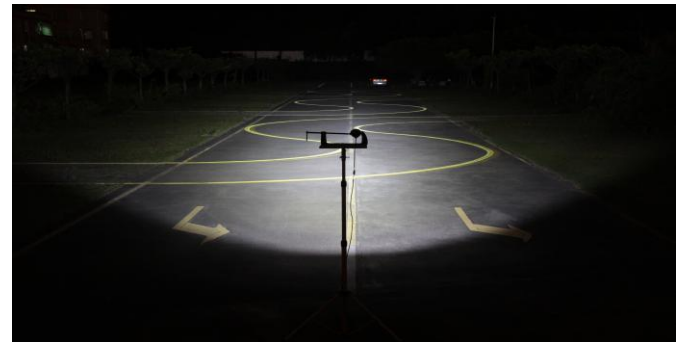

NW-C4

CODE	NW-S4	NW-C4
LED	4 x 10W CREE LED	4 x 10W CREE LED
Color Temp	6000K	6000K
Lumen	4800lm	3000lm
Power	40W	40W
Waterproof	IP68	IP687,IP69K
Voltage	9-48V	10-30V
Dimension	105x105x63mm	83.8 x 126.2 x 71.8mm
Working temperature	-40-80°C	-40-80°C