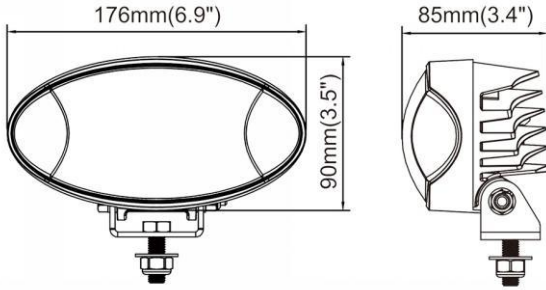

NW-C60

FEATURE

- Sideshooter Design, 120 degree wide angle ensure this work light is suitable for multiple applications and installation choices
- Colorchange function for options
- FLOOD beam, which can be used across numerous applications worldwide