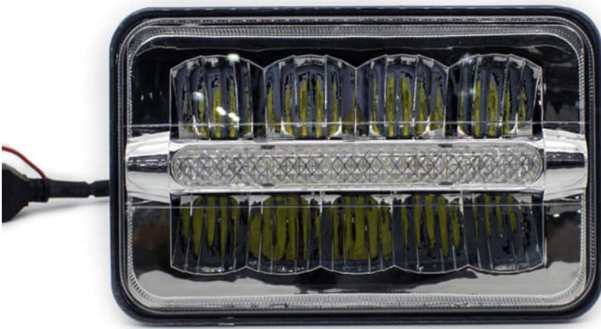

NW-T120

FEATURE

Combinated Low and High Beam, with Position light/DRL function

- . 9-32V
- . @Low Beam:1600 lms & 20W
- . @High Beam:3000lms & 35W
- . @DRL: 180lms & 3W
- . IP68
- . Emark, R10 and R112 approval