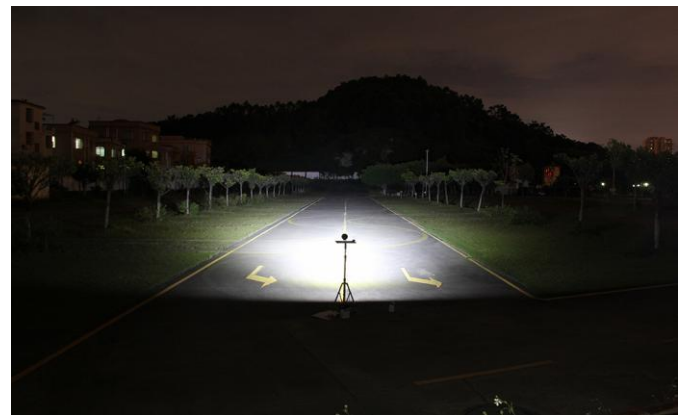

WORK LIGHT

NW-S9

10-32V

IP69K

EMC

Super thin work light, popular in agriculture and forestry industry

NW-C9

CODE	NW-S9	NW-C9
LED	9 x 3W LED	9 x 5W LED
Color Temp	5000-6500K	6000K
Effective lum	1600lm	2350lm
Effective power	18W	27W
Waterproof	IP67, IP69K	IP69K
Voltage	10-30V	10-30V
Dimension	109x109x41mm	116x136x65mm
Working temperature	-40-80°C	-40-80°C