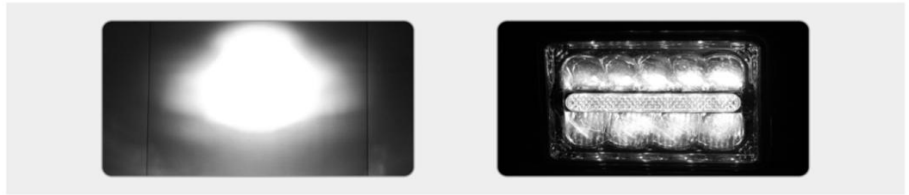

NW-T120

FEATURE

Combinated Low and High Beam, with Position light/DRL function

- . 9-32V
- . @Low Beam:1600 lms & 20W
- . @High Beam:3000lms & 35W
- . @DRL: 180lms & 3W
- . IP68
- . Emark, R10 and R112 approval

Dimension

CODE	NW-T120
LED	4x 5W, 5X7W LED
Color Temp	5500K
Low Beam	1600 lm
High Beam	3000 lm
Waterproof	IP69K
Voltage	9-32V
Dimension	168x108x67.1mm
Working temperature	-40-80°C