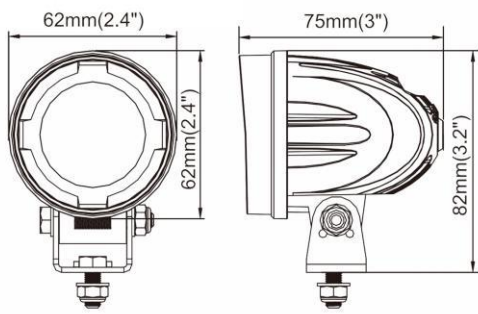

CODE	NW-S40
LED	4x 10W LED
Color Temp	5500K
Raw lum	4800lm
Max power	40W
Waterproof	IP69K
Voltage	10-32V
Dimension	105x95x75mm
Working temperature	-40-80°C

WORK LIGHT

NW-C1

NW-CB1

CODE	NW-C1	NW-CB1
LED	1 x 10W LED	15W or 10W LED
Color Temp	6000K	6000K
Raw lum	900lm	1650lm
Max power	10W	15W/10W
Waterproof	IP68	IP68
Voltage	9-48V	10-30V
Dimension	62x62x75mm	60Dx78.6mm
Working temperature	-40-80°C	-40-80°C