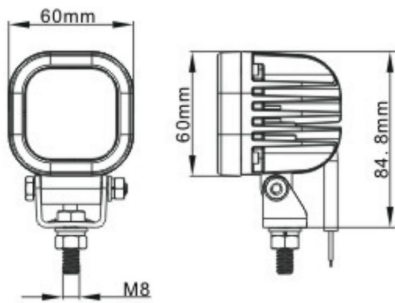

WORK LIGHT

NW-S14

NW-S7

Wide angle brightness

CODE	NW-S4	NW-C4
LED	4 x 10W CREE LED	4 x 10W CREE LED
Color Temp	6000K	6000K
Lumen	4800lm	3000lm
Power	40W	40W
Waterproof	IP68	IP687,IP69K
Voltage	9-48V	10-30V
Dimension	105x105x63mm	83.8 x 126.2 x71.8mm
Working temperature	-40-80°C	-40-80°C

CODE	NW-E9
LED	9 x 10W LED
Color Temp	5000-6500K
Effective lum	5500lm
Effective power	60W
Waterproof	IP67, IP69K
Voltage	10-30V
Dimension	124.2 x 151.2 x 87mm
Working temperature	-40-50°C

NW-S44

NW-C44

FEATURE