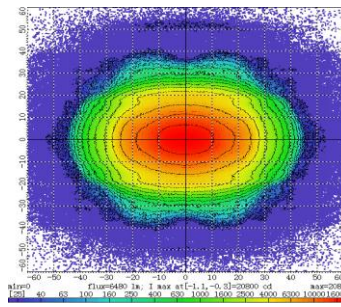

CODE	NW-E9
LED	9 x 10W LED
Color Temp	5000-6500K
Effective lum	5500lm
Effective power	60W
Waterproof	IP67, IP69K
Voltage	10-30V
Dimension	124.2 x 151.2 x 87mm
Working temperature	-40-50°C

NW-S44

NW-C44

FEATURE