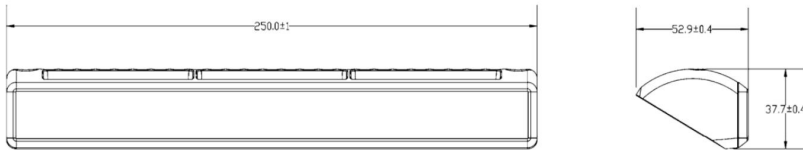

NW-L9

FEATURE

- NW-L9, solid aluminum housing for efficient heat dissipation prolongs lifespan
- Adopts 9pcs high power LED
- Rated IP67 for dust and water resistance
- Hidden bolt mounting

CODE	NW-L9
LED	9 x 3W LED
Color Temp	6000K
Raw lum	1700lm
Max power	27W
Waterproof	IP67
Voltage	10-30V
Dimension	250 x 37.7 x 52.9MM
Working temperature	-40-80°C