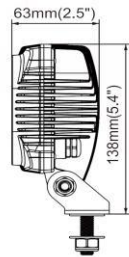

NW-S4

NW-C4

CODE	NW-S4	NW-C4
LED	4 x 10W CREE LED	4 x 10W CREE LED
Color Temp	6000K	6000K
Lumen	4800lm	3000lm
Power	40W	40W
Waterproof	IP68	IP687,IP69K
Voltage	9-48V	10-30V
Dimension	105x105x63mm	83.8 x 126.2 x 71.8mm
Working temperature	-40-80°C	-40-80°C