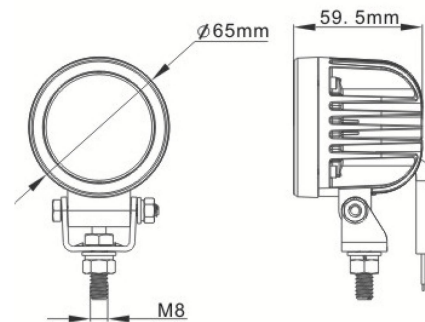

WORK LIGHT

NW-S14

NW-S7

Wide angle brightness

CODE	NW-S4	NW-C4
LED	4 x 10W CREE LED	4 x 10W CREE LED
Color Temp	6000K	6000K
Lumen	4800lm	3000lm
Power	40W	40W
Waterproof	IP68	IP687,IP69K
Voltage	9-48V	10-30V
Dimension	105x105x63mm	83.8 x 126.2 x71.8mm
Working temperature	-40-80°C	-40-80°C

CODE	NW-E9
LED	9 x 10W LED
Color Temp	5000-6500K
Effective lum	5500lm
Effective power	60W
Waterproof	IP67, IP69K
Voltage	10-30V
Dimension	124.2 x 151.2 x 87mm
Working temperature	-40-50°C

NW-S44

NW-C44

FEATURE