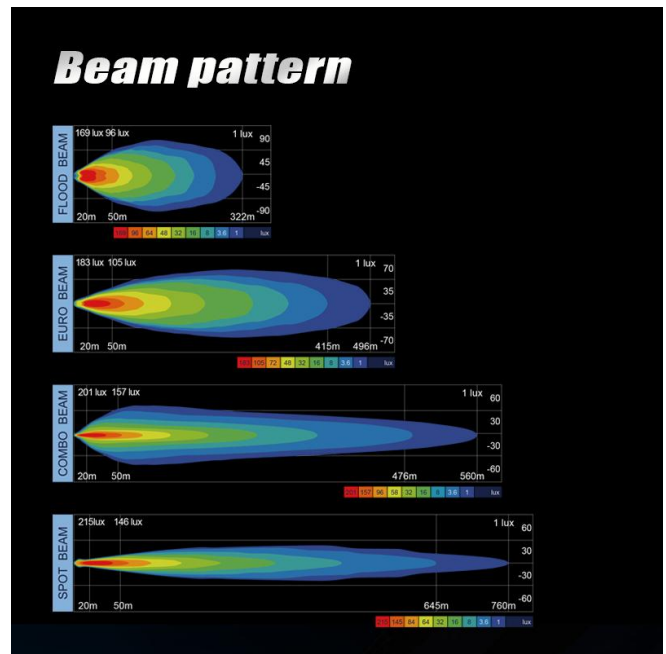

OFF ROAD LIGHT

NW-SL

FEATURE

1. DRL function applies to E-mark R87 regulation
2. OSRAM 10W LED chips, inner top mounted
3. E-mark approved, legal LED driving
4. Screwless & lightweight components design
5. Narrow rim design, wider optical surface

CODE	NW-SL10	NW-SL19	NW-SL23	NW-SL32	NW-SL40
Size	10"	19"	23"	32"	40"
Power	10W*6	10W*12	10W*15	10W*21	10W*27
Raw lumen	6000lm	12000lm	15000lm	21000lm	27000lm
Voltage	10-31V				
Waterproof	IP69K				
Working temperature	-40-80°C