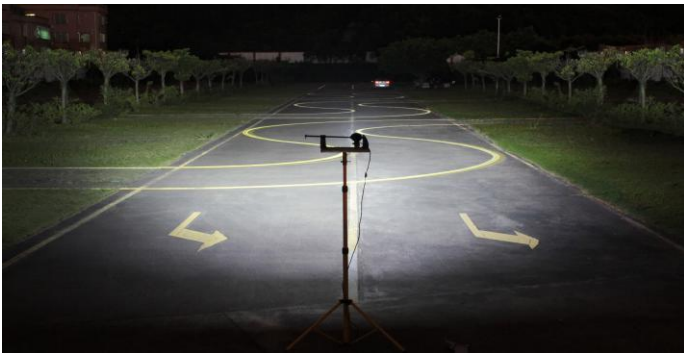

NW-C4

CODE	NW-S4	NW-C4
LED	4 x 10W CREE LED	4 x 10W CREE LED
Color Temp	6000K	6000K
Lumen	4800lm	3000lm
Power	40W	40W
Waterproof	IP68	IP687,IP69K
Voltage	9-48V	10-30V
Dimension	105x105x63mm	83.8 x 126.2 x 71.8mm
Working temperature	-40-80°C	-40-80°C